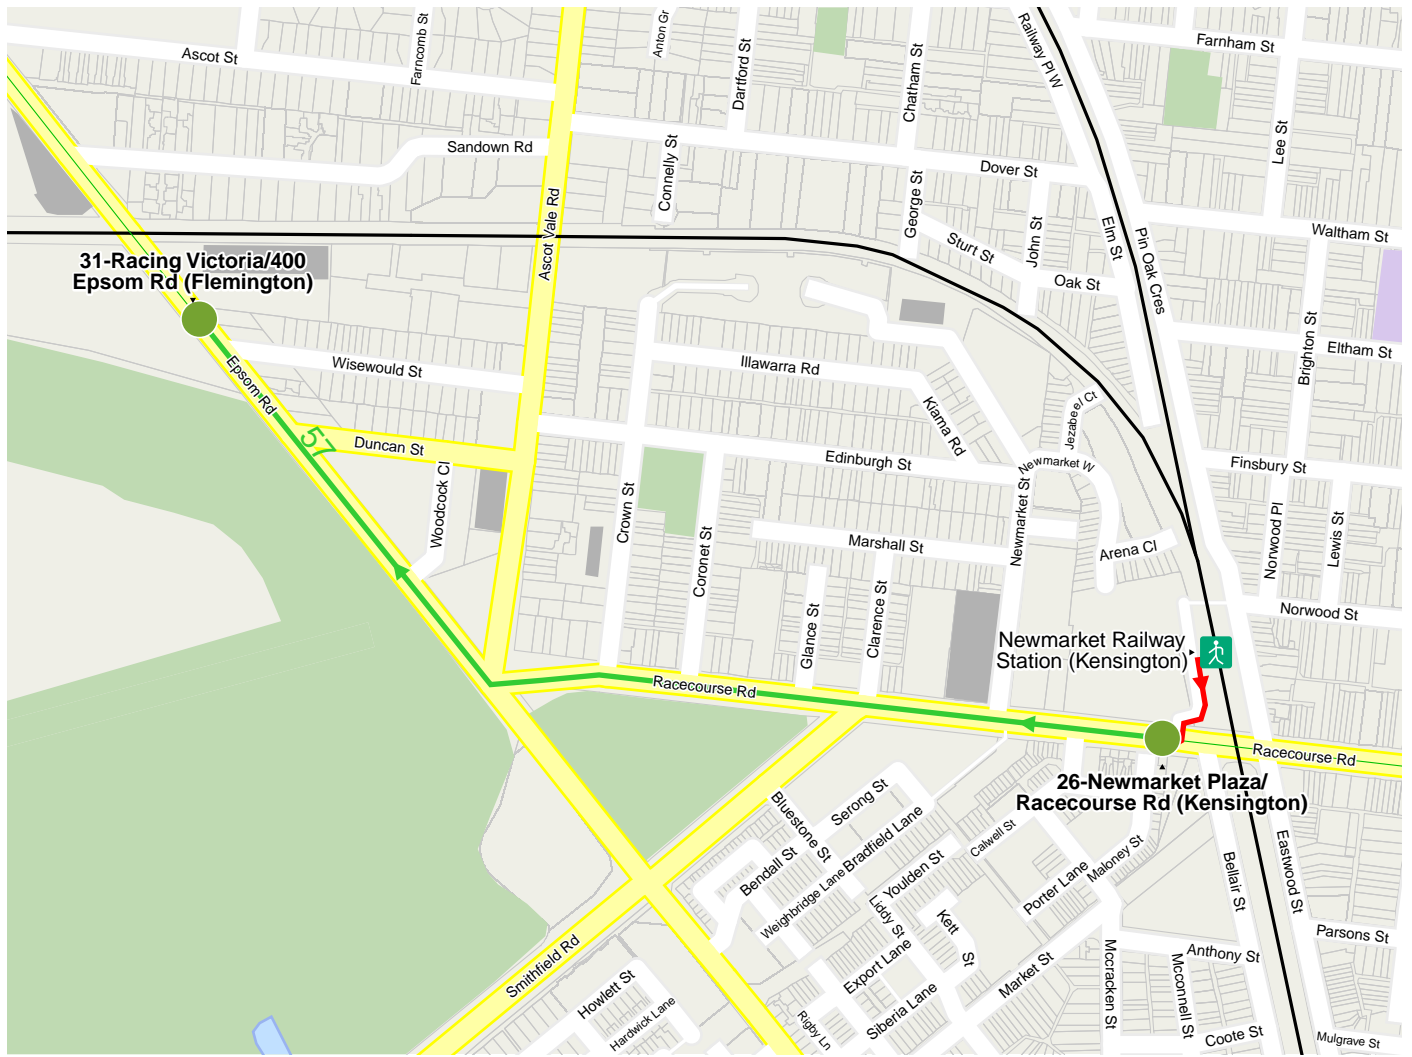

Route option from Newmarket Railway Station (Kensington) to 31-Racing Victoria/400 Epsom Rd (Flemington)

© 2008 State of Victoria, powered by mdv

- Metro Tram
- Footpath
- Metro Tram
- Departure with walk

1. ■ Footpath	Newmarket Railway Station (Kensington)	26-Newmarket Plaza/Racecourse Rd (Kensington)
2. ● Metropolitan Tram 57	26-Newmarket Plaza/Racecourse Rd (Kensington)	31-Racing Victoria/400 Epsom Rd (Flemington)